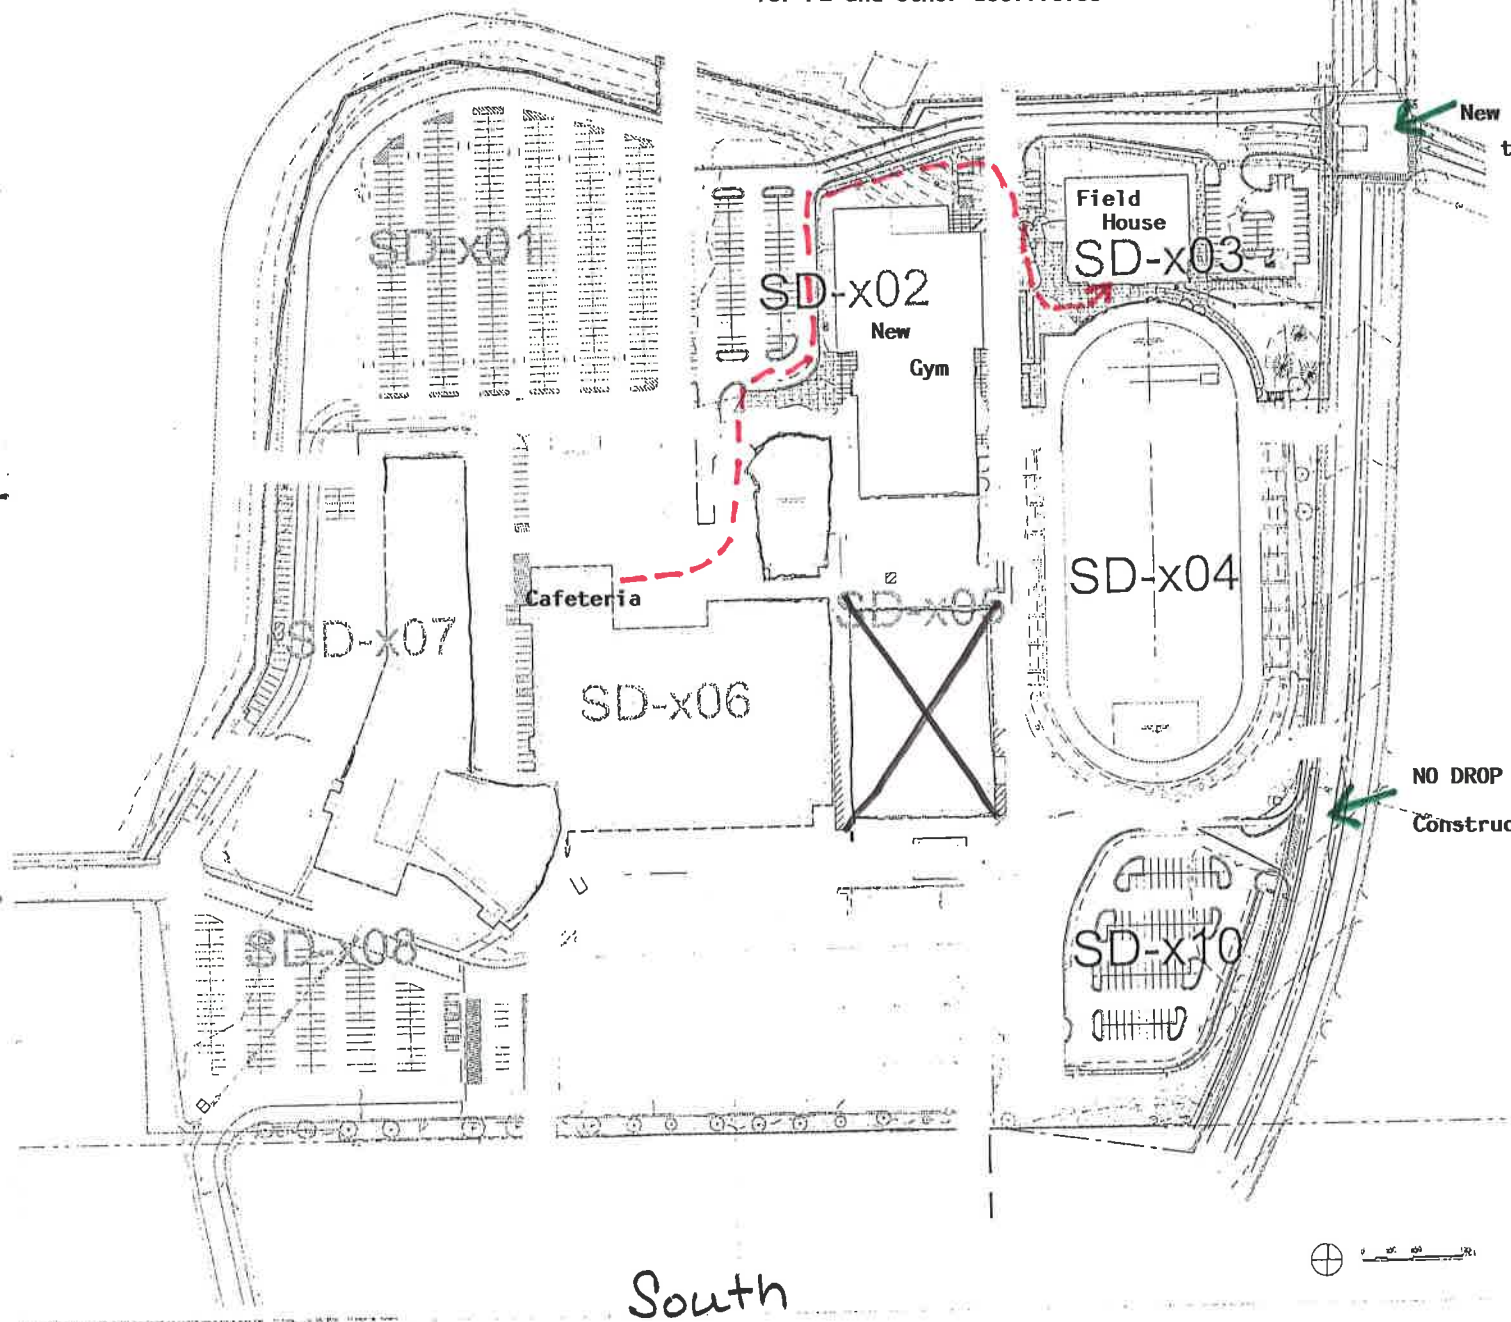

North

Shows student walkway into the new Field House for PE and other activities

New road into HHS to open March 16, 2020

West

East

South

REFERENCE NOTES

FFKR ARCHITECTS
7350 South 900 East, Midvale, UT 84047
© 2019 FFKR ARCHITECTS

GENERAL NOTES

HILLCREST HIGH REPLACEMENT
7350 SOUTH 900 EAST, MIDVALE, UT 84047
CANYONS SCHOOL DISTRICT

KEY PLAN

OVERALL SITE WATER PLAN
LA100'